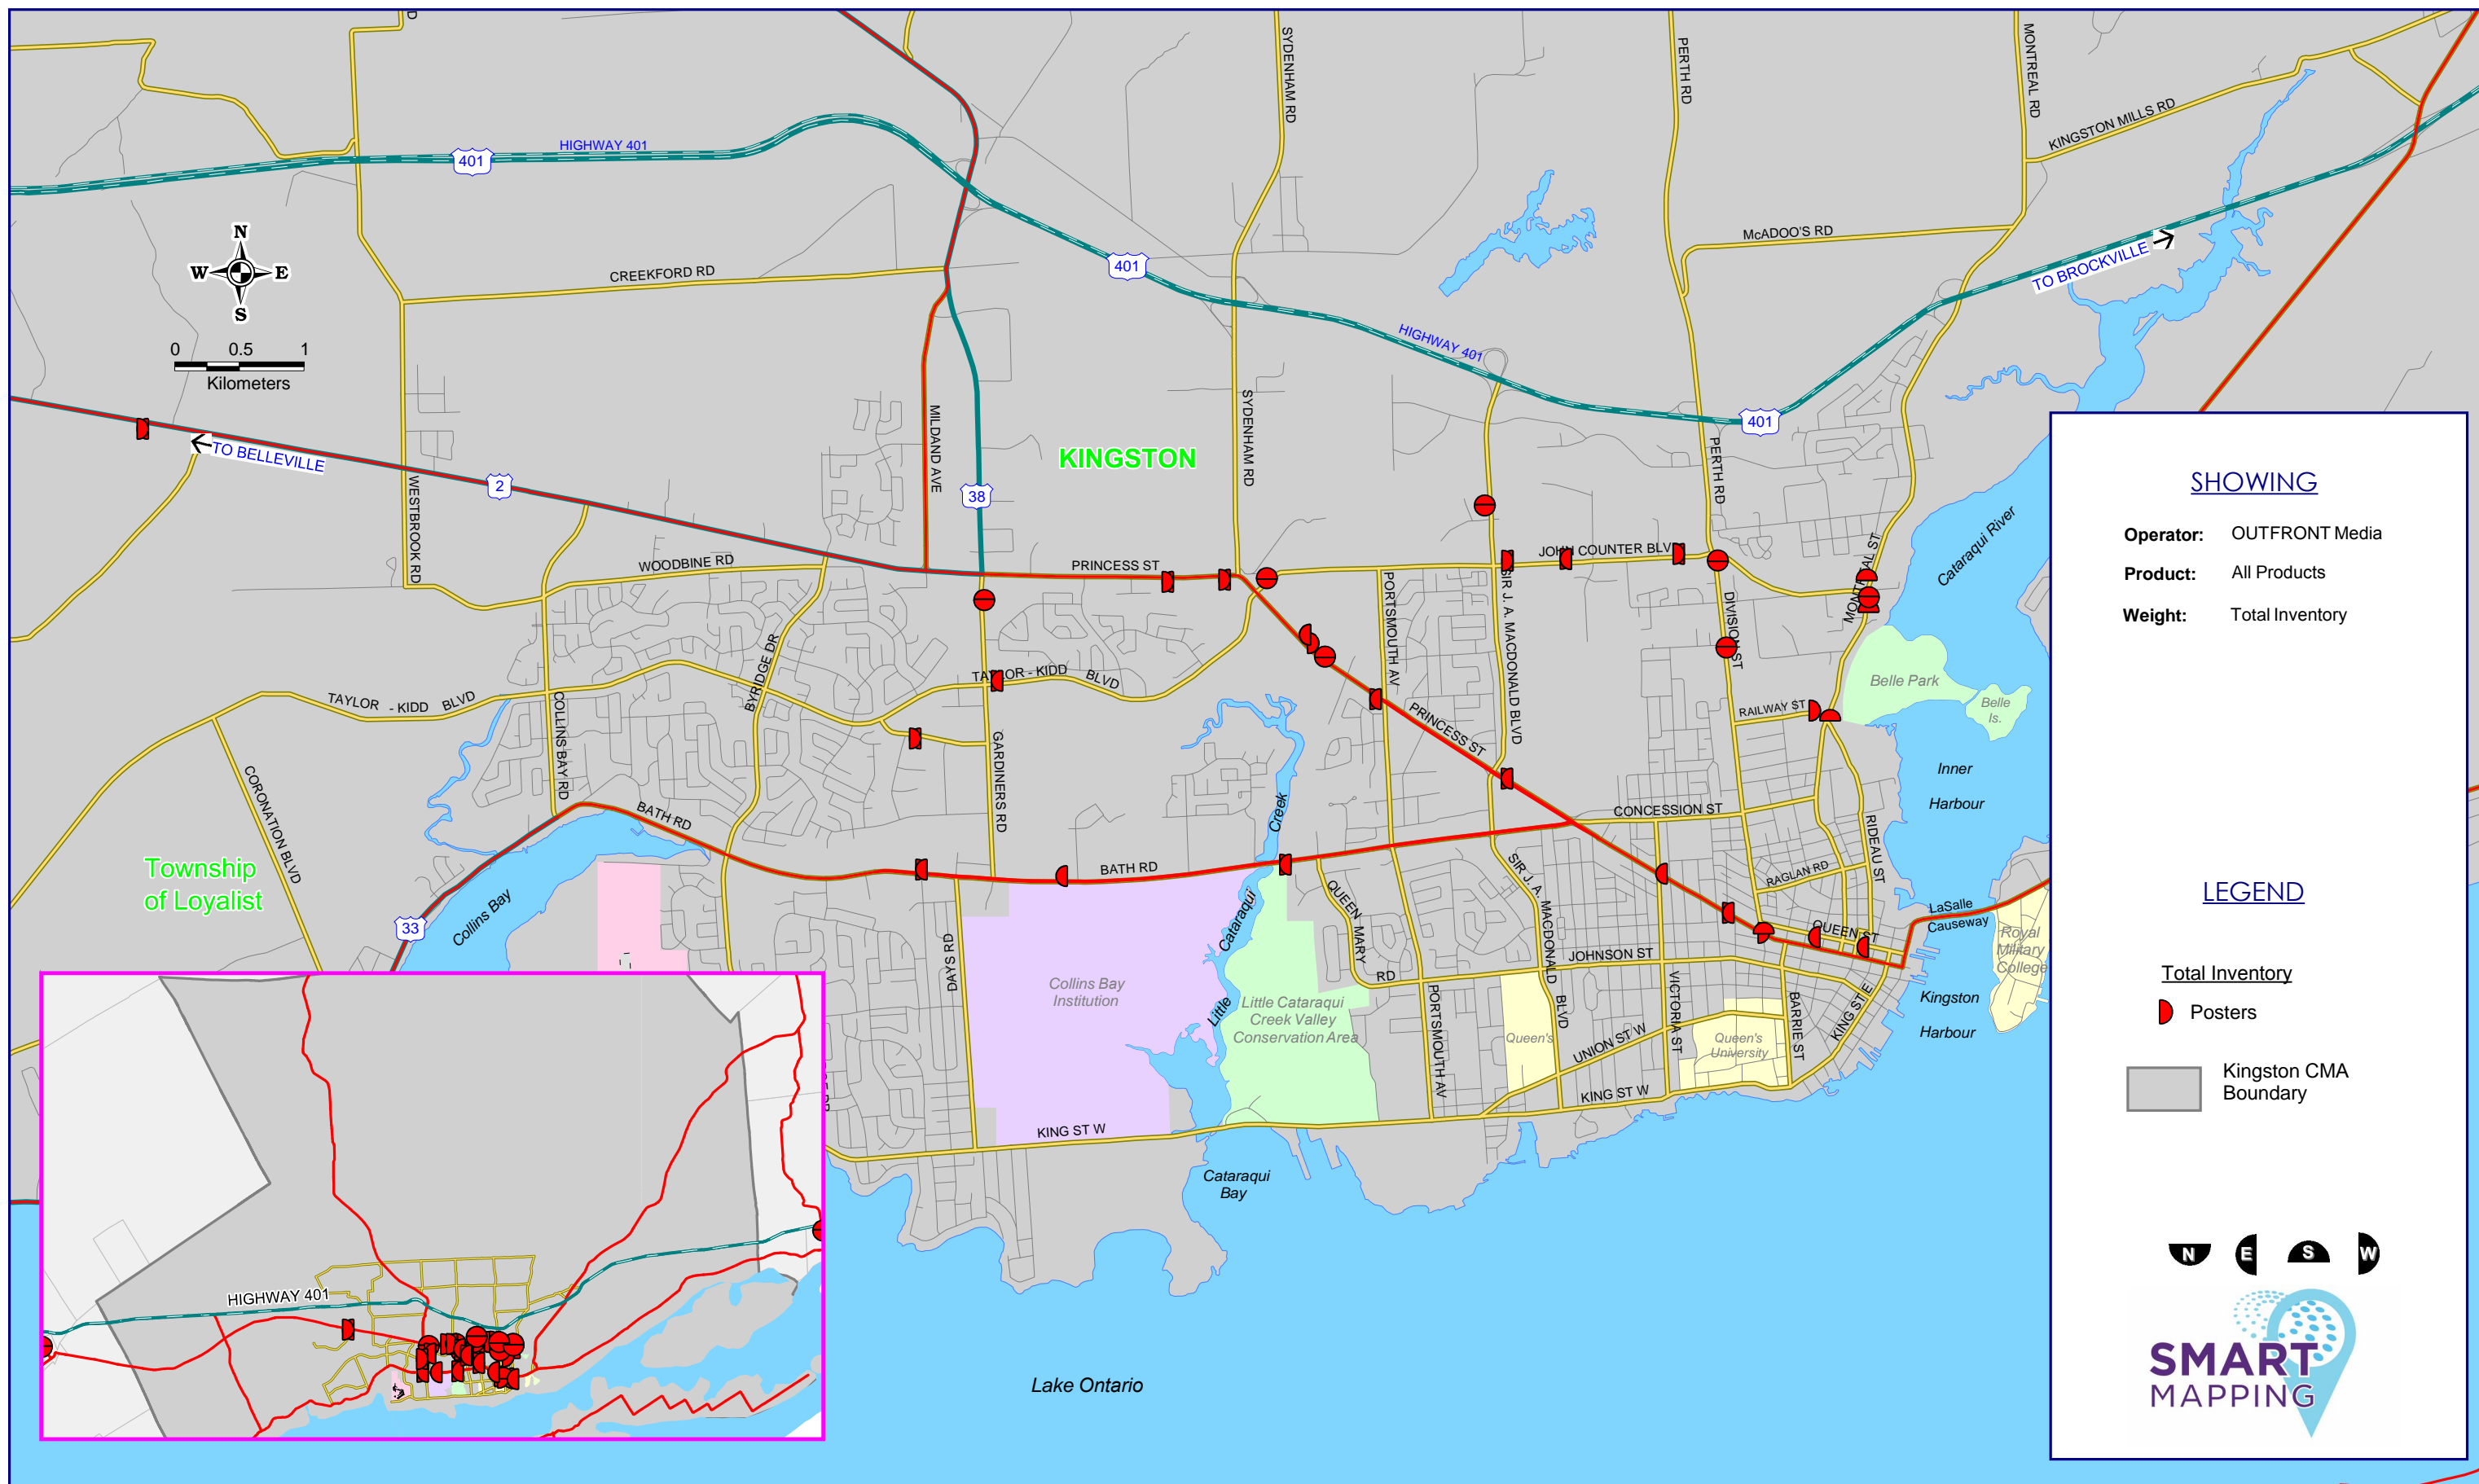

Kingston (CMA)

SHOWING

Operator: OUTFRONT Media
Product: All Products
Weight: Total Inventory

LEGEND

Total Inventory
 Posters
 Kingston CMA Boundary